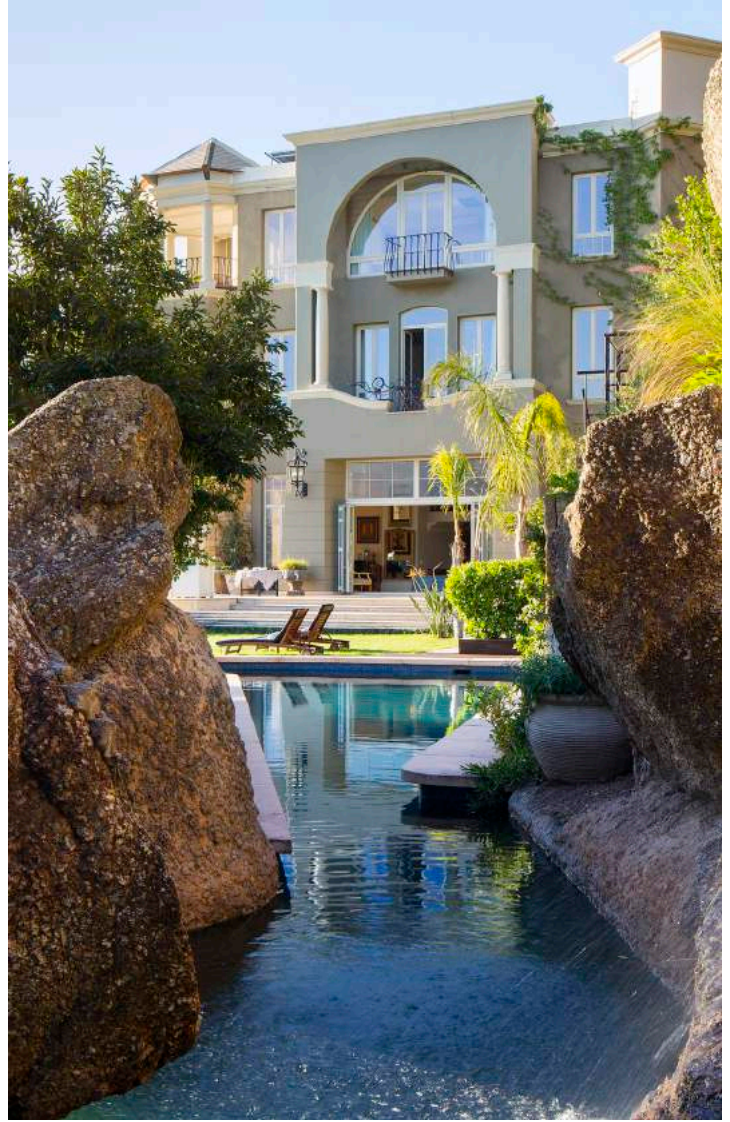

TERMS AND CONDITIONS

1. PACKAGES AND PROMOTIONS ARE SUBJECT TO AVAILABILITY & OCCUPANCY AND THE PROMOTION SHOULD BE QUOTED AT THE TIME OF ENQUIRY
2. AVAILABILITY CAN BE CHECKED BY EMAILING INFO@21NETTLETON.COM & RESERVATIONS@CAMPJABULANI.COM
3. PACKAGES AND PROMOTIONS CANNOT BE APPLIED TO EXISTING RESERVATIONS OR COMBINED WITH OTHER PROMOTIONS
4. THE ZEITZ MOCCA MUSEUM OF CONTEMPORARY ART WILL OPEN ON 25 SEPTEMBER 2017. THE MUSEUM IS CLOSED ON CERTAIN DAYS – GUIDED TOURS AND ENTRY TICKETS SHOULD BE BOOKED IN ADVANCE TO ENSURE AVAILABILITY. PLEASE CONTACT 21 NETTLETON TO MAKE THE ARRANGEMENTS.
5. VALUE ADDS ARE AVAILABLE AS IS AND CANNOT BE AMENDED OR EXCHANGED FOR OTHER SERVICES OR CASH.
6. REGULAR PROPERTY INCLUSIONS, BOOKING CONDITIONS AND CANCELLATION TERMS ARE AS PER YOUR AGREEMENT WITH EACH PROPERTY.
7. PROMOTION IS VALID FROM 1 AUGUST 2017 – 15 DECEMBER 2018 (EXCLUDING THE PERIOD 16 DECEMBER 2017 – 9 JANUARY 2018).
8. 21 NETTLETON AND CAMP JABULANI RESERVES THE RIGHT TO DISCONTINUE THE PROMOTION AT ANY TIME.

21
NETTLETON

INFO@21NETTLETON.COM | +27 (0)21 4381 122 | RESERVATIONS@CAMPJABULANI.COM | +27 (0)12 460 7348

www.21nettleton.com | www.campjabulani.com